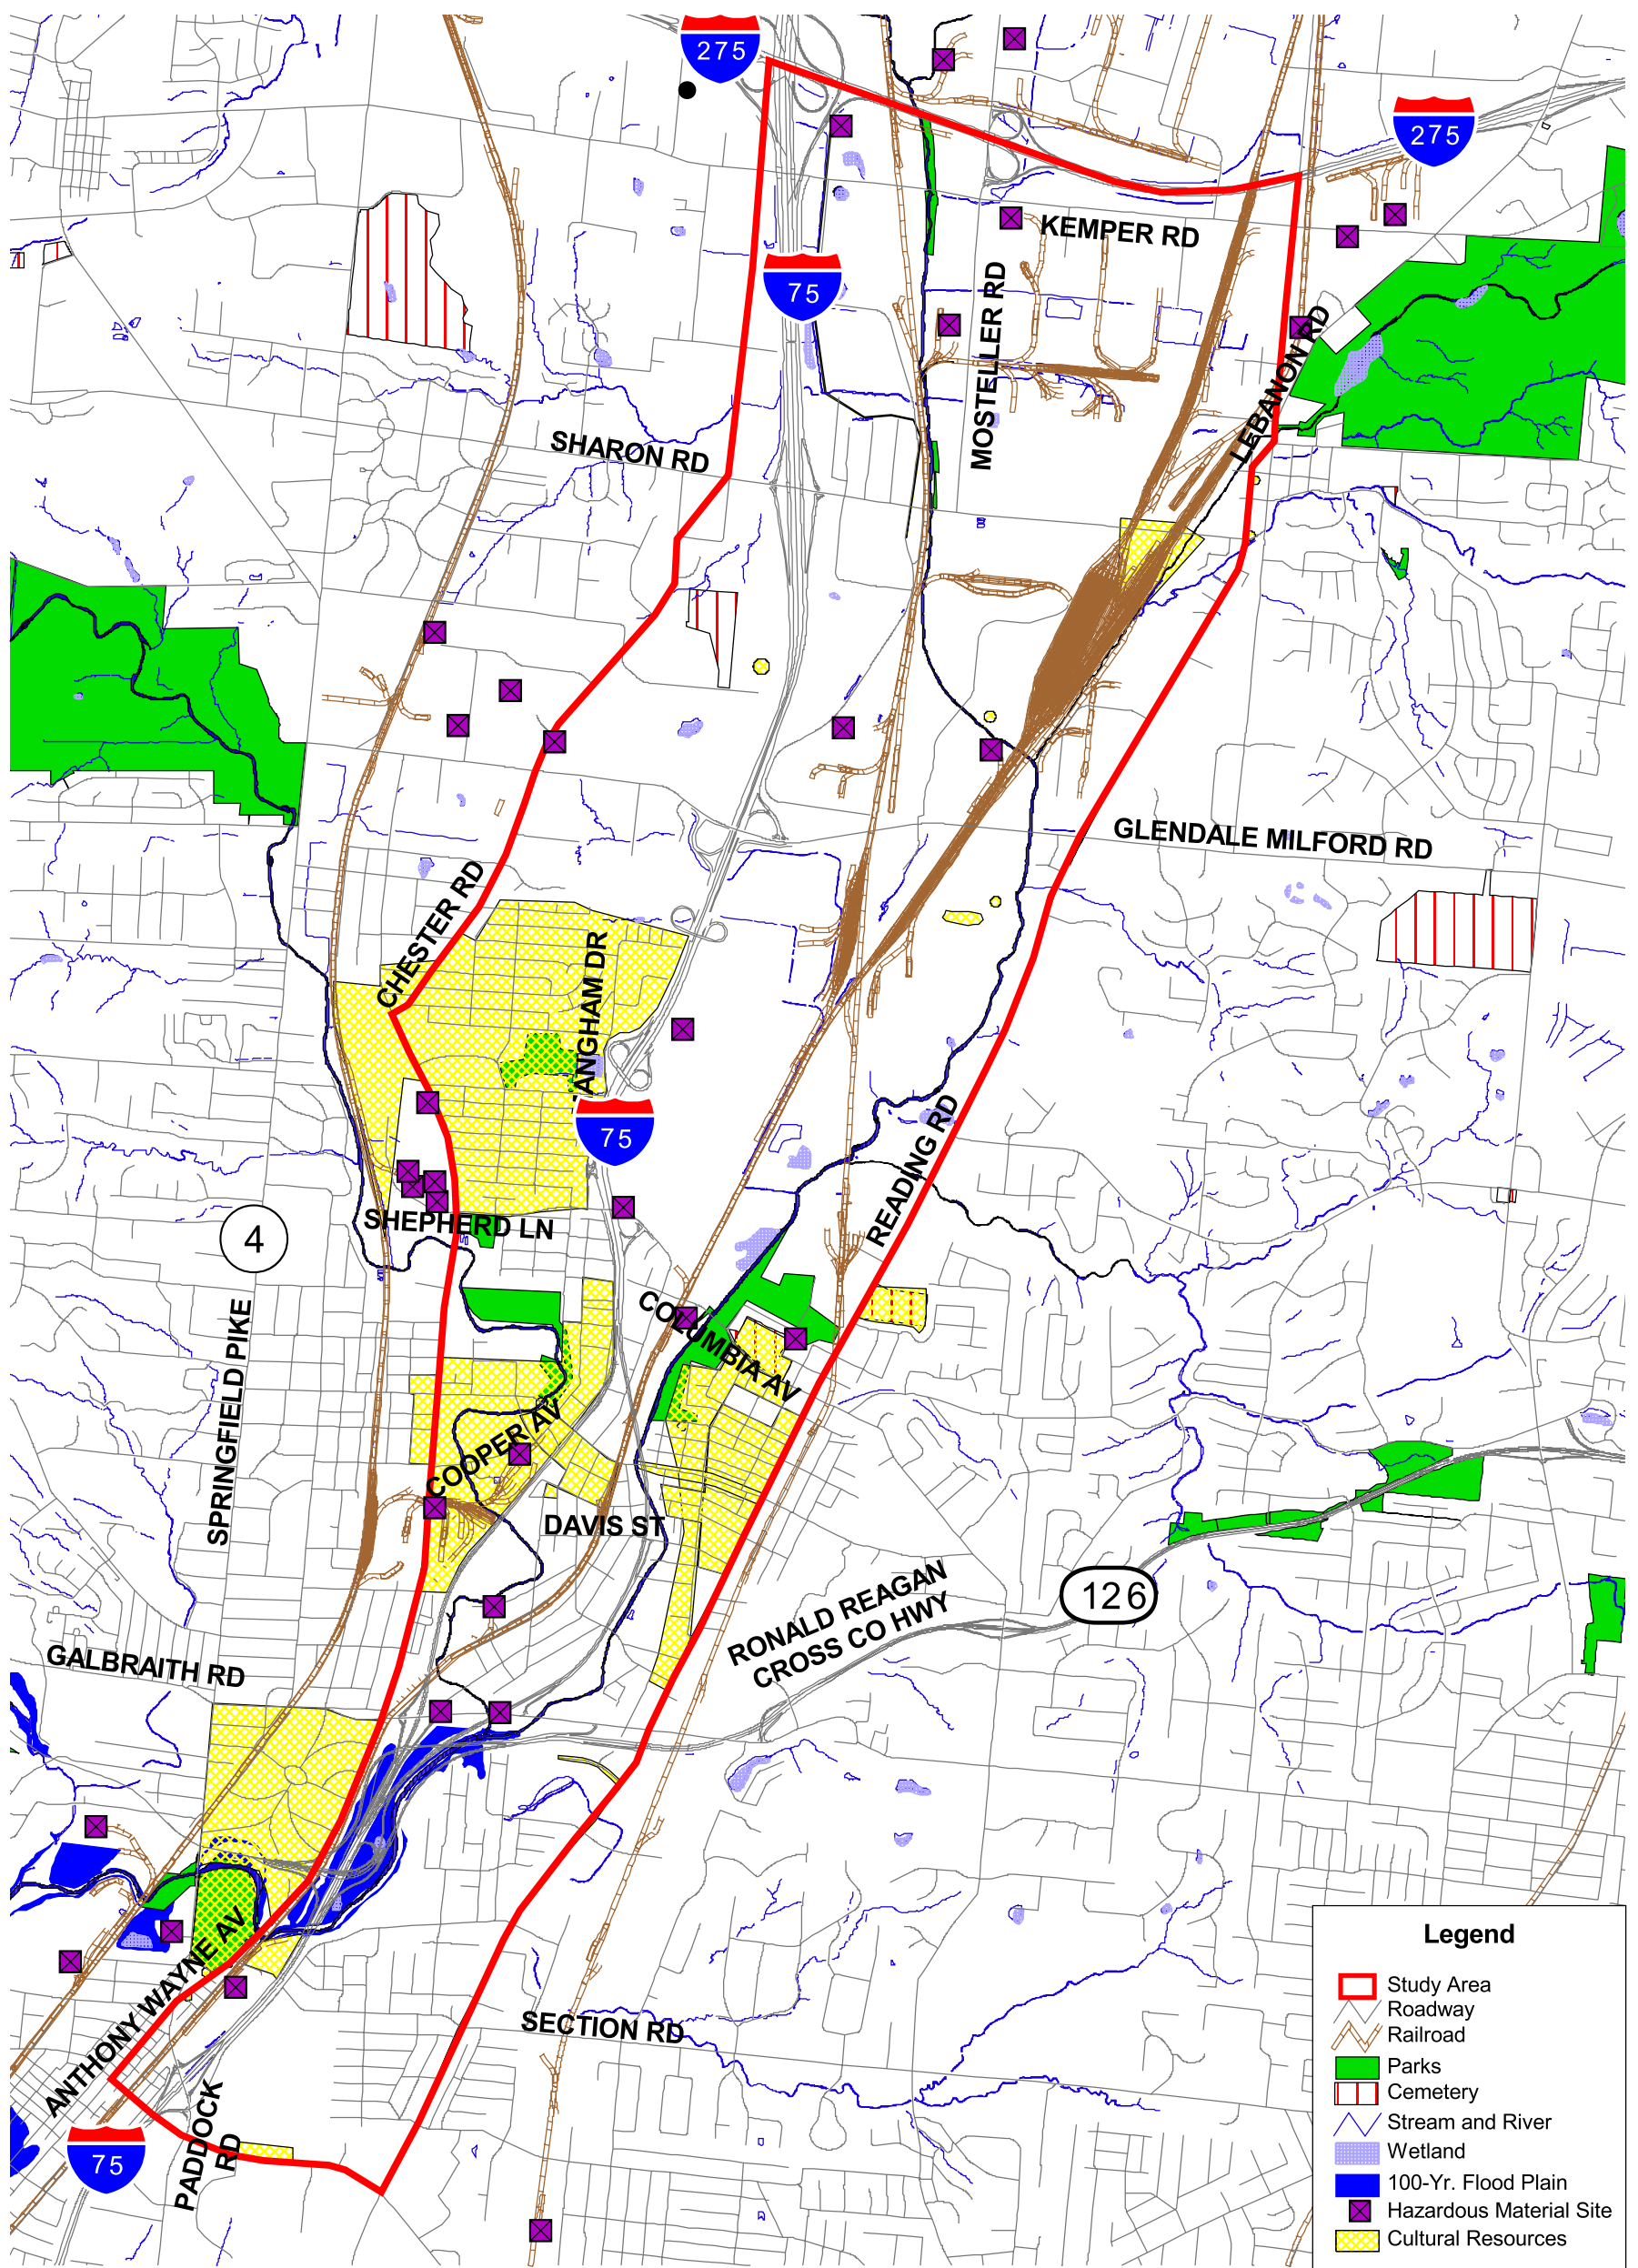

Environmental Resources Map

0 3000 6000 Feet

January 2005